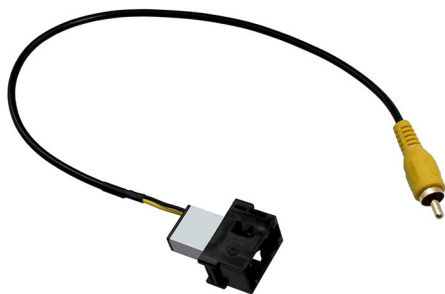

CAM-FD8

Reversing Camera

Ford Transit (V362) 2012>
High Level Brake Light Camera

CAM-FD1-RT

Camera Retention Interface

Ford Ranger, Everest 2015>

CT23BM14

Double DIN Fitting Kit

Single DIN Fitting Kit

Harley Davidson Electra Glide, Street
Glide 1996 - 2013

Radio Cover

CT29AX25

Aux/USB Interface

Universal

HDMI & USB Under Dash Mount

CTAAD1A2DP

A2DP Bluetooth Interface

Audi A7, A3, A4, A6, A5, A8, Q5, Q7, R8, TT 2009>

CTAAD2A2DP

A2DP Bluetooth Interface

Audi TT (2006-2015), A3 (2005-2016), A4 (2006-2016)
Audi Head Unit with 40 Way Connector & Aux Function