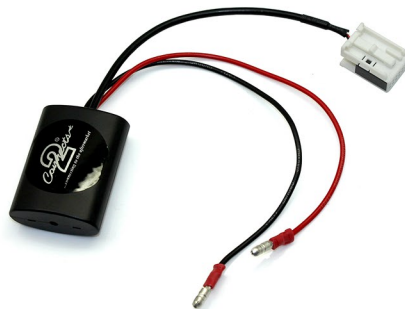

CTAPE1A2DP

A2DP Bluetooth Interface

Peugeot Expert (2007>), 207 (2006>), 307 (2005>), 208 (2007>), 407 (2005>), 607 (2005>), 807 (2005>)

Blaupunkt/VDO/Bosch RD4 Head Unit Without OEM Bluetooth

CTARN1A2DP

A2DP Bluetooth Interface

Renault Clio, Kangoo, Megane, Twingo, Laguna, Scenic 2005>

VDO Update List

CTAVW1A2DP

A2DP Bluetooth Interface

Volkswagen EOS (2006>), Caddy (2004>), Fox (2005>), Golf (2003-2009), Golf VI (2008-2013), Golf VI Cabriolet (2011-2016), Jetta MKIII (2005-2010), Jetta MKIV (2010-2015), Multivan (2003-2013), Phaeton (2002-2016), Polo (2005-2014), Scirocco (2008>), Tiguan (2007>), Touran (2003>), Transporter (2003>), UP! (2011>), Golf Plus (2005-2013)