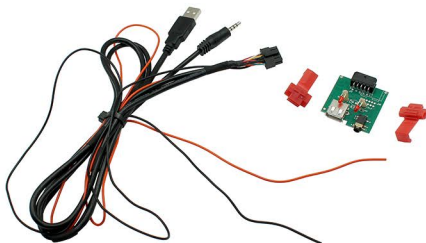

CTKIAUSB.7

USB Interface

Kia Rio [1999>], Sorento [2003>], Venga [2009>]